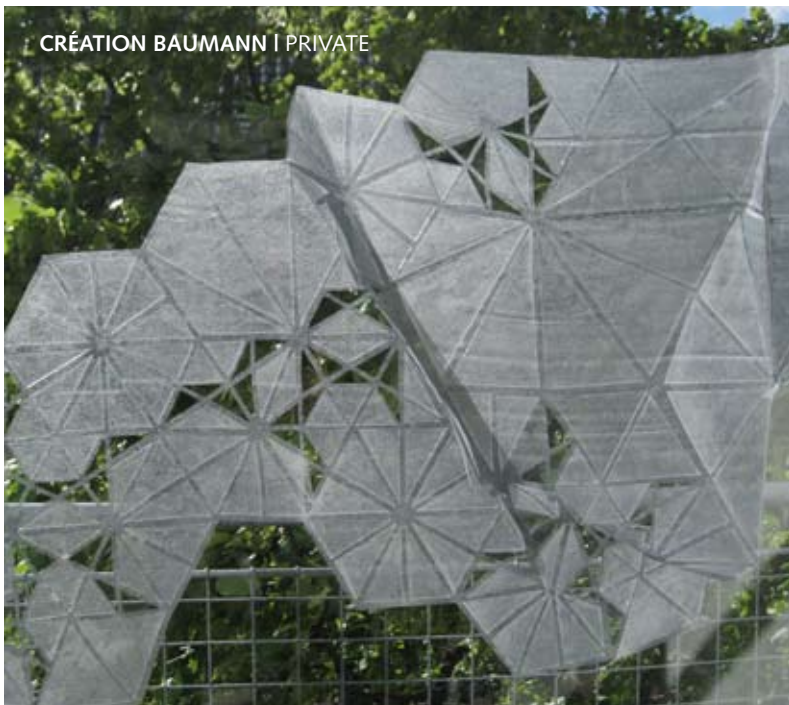

CRÉATION BAUMANN | PRIVATE

VM houses in Ørestaden, Copenhagen, Denmark

Architects:  
CITA - Centre for IT and Architecture, Copenhagen

Initial situation:  
This new type of building is based on the requirement for a lighter and breezier environment. The floor-to-ceiling windows make the line between the private and public space disappear.

Solution:  
'Ice Fern' is a sculptural curtain that constantly evolves. The curtain's form can be changed constantly to ensure various different degrees of privacy - depending on requirements. Those parts of the curtain not in use are moved against the wall in order to dissolve the line between windows and wall. Gecko Crypta is cut by laser and then covered in laser-cut plastic.