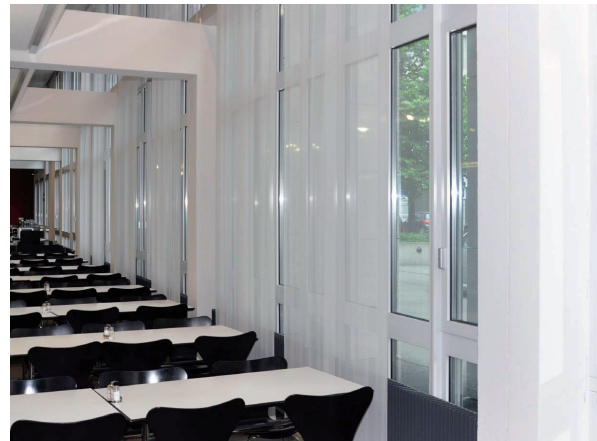

CRÉATION BAUMANN | OFFICE

COLOURFUL LUNCHTIMES

Zurich Cantonalbank, Sonnenbühl office building, Dübendorf, Switzerland

Architects:
Klaus Architekten Innenarchitekten AG,
Metzmenstetten, Switzerland

Starting point:
The staff restaurant at the Zurich Cantonalbank incorporates a neutral colour scheme. A warmer-coloured atmosphere is to be created to improve the sense of well-being.
Ceiling panels and a curtain system are also required to optimise the space acoustic.

Solution:
The plain design language was retained, and was even simplified still further. The focus of the colour concept was achieved by using the Création Baumann panel curtain system. Semi-transparent panel curtains support the new colour designs for the walls.
The floor-cover materials and individual decorative elements were selected to complement this structural element.