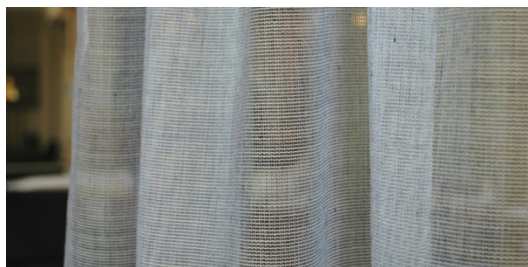

ALLEGRO CS II

col. 207

creation **baumann**

Curtain fabric; fine, slightly shimmering, grid-like fabric.
For additional colors, refer to Allegro CS II Color, art. no. 3450.

PROPERTIES

Article	ALLEGRO CS II col. 207
Article No.	0003451
Collection	Cerberus V
Number of colours	1 Special colours available from 360 m / 390 yds upwards.
Material	100% PLF CS
Flame-retardant properties	Certificate on request
Width	300 cm / 118 Inches
Usable transverse	Can be railroaded
Weight	94 g/m ²
Use	Curtains/Sheers
Care	    
Washing (length shrinkage) approx. %	0.5%
Dry cleaning (length shrinkage) approx. %	1%
Segments	Office Health Care Hospitality Education / Culture / Museum
Functions	Flame-retardant properties