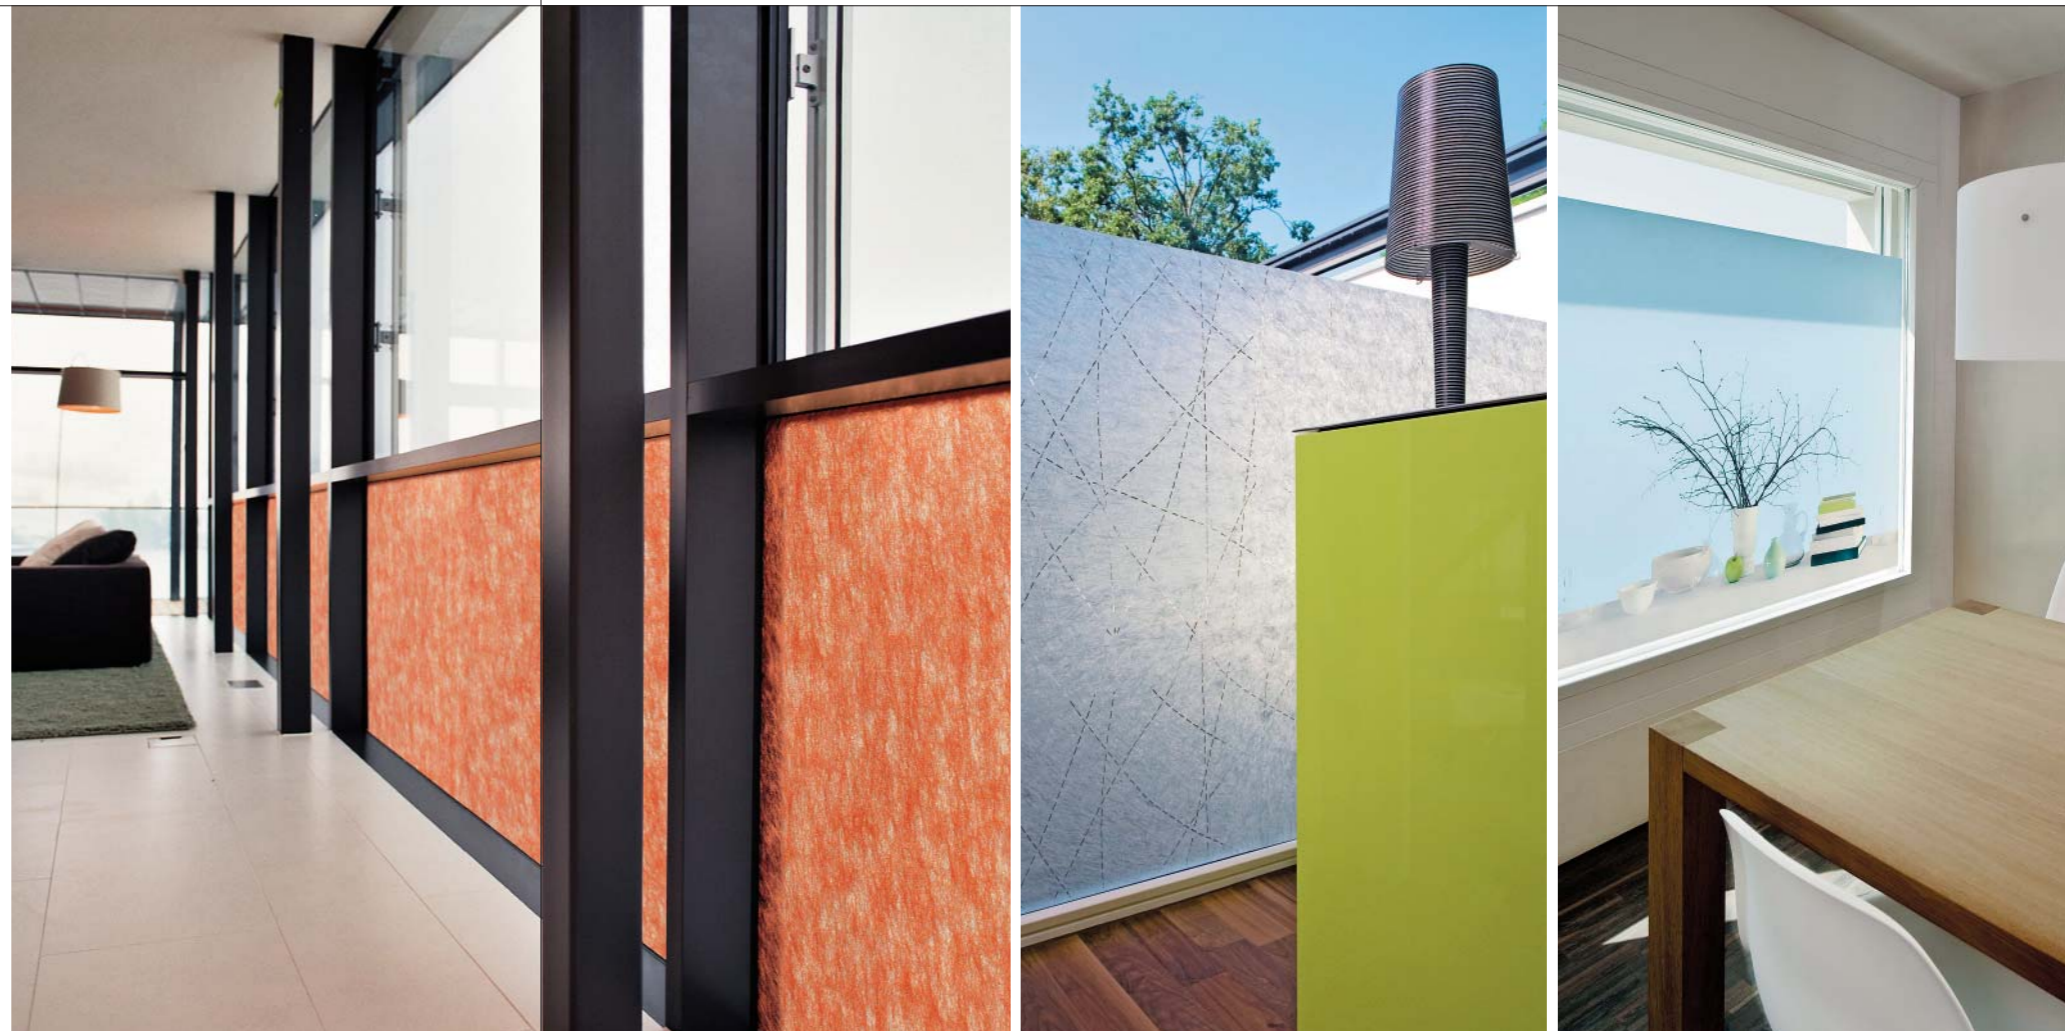

GECKO | ADHESIVE TEXTILES | GECKO CRYPTA II | GECKO LASER LINEA | GECKO ILLUSION

GECKO, the innovative textile with its adhesive back coating, comes in three different basic versions and in various designs, patterns, and colours. These variations not only allow for flexible room design but also ensure a pleasant atmosphere.

GECKO in plain colours

Thanks to the large range of different GECKO colours, interesting colour accents can be added to rooms and buildings. In certain zones, privacy can also be assured in a discreet and elegant manner.

GECKO with laser motives

In its laser cut versions, GECKO offers an equally exciting choice of different forms. Cut-outs and special basic forms allow for sophisticated and creative applications.

GECKO with printed motives

As a printed fabric, GECKO offers an unlimited variety of different design options. It is even possible to add photographs, detailed illustrations or graphics.