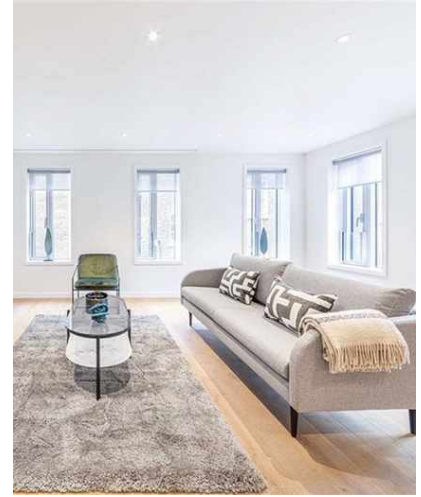

REFERENCES / PRIVATE SPACES / DIMMING / FLAME-RETARDANT

MODERN AND SIMPLE