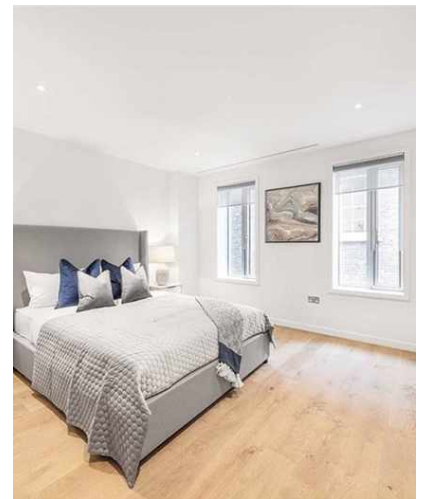

REFERENCES / PRIVATE SPACES / DIMMING / FLAME-RETARDANT

MODERN AND SIMPLE