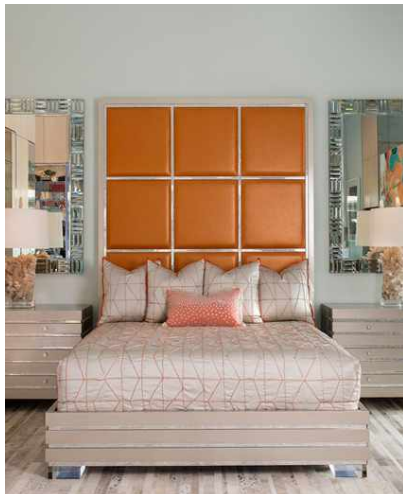

REFERENCES / PRIVATE SPACES

MASTER BEDROOM

Object

Private House Strait Lane, Dallas, USA

Concept

Mary Anne Smiley Interiors, Dallas

Photos

Dan Piassick, Dallas

STARTING POINT

Ms. Smiley is famous for her use of lush colours and pearly-shaded backgrounds, as well as her preference for avant garde art.

SOLUTION

Room furnishings use Taki: the bed cover, cushions and sofa all use the same material.

USED PRODUCTS

MASTER BEDROOM

TAKI

ART.-NO. 0037770

Use: Dense curtain fabric
Number of colorits: 4
Material: 100% Cotton
Fabric width: 130 cm
Weight: 223 g/m²