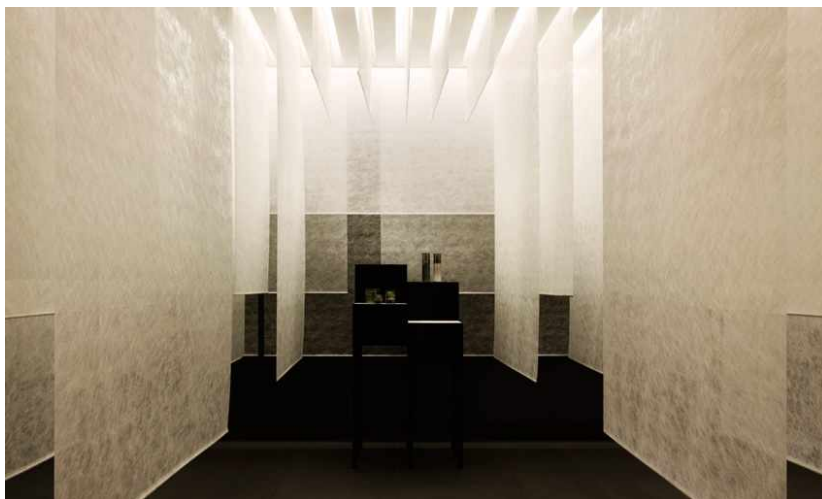

REFERENCES / HOSPITALITY / FLAME-RETARDANT

UNCOMMON BEAUTY

Panel curtains in different lengths of Spider divide the Kanebo Spa of a renowned five-star hotel and thus create mellow lighting in the rooms.

Object

Sensai select Spa / Kanebo Cosmetics inc
at Hotel Victoria Jungfrau, Interlaken,
Switzerland

Concept

Gwenael Nicolas, Curiosity, Tokyo / Isaku
Kashioka, Curiosity, Tokyo

INITIAL SITUATION

'Kanebo sensai select spa' is the first Kanebo spa housed in a 5-star hotel. The central values of the brand were to be reflected by the interior design.

SOLUTION

The room is partitioned and emerged into gentle light thanks to the use of panel curtains at varying levels. Visitors pass through a dark corridor in order to enter into the light spa. This puts them in the right mindset, i.e. leaving the world outside behind, layer after layer, until they can focus completely and solely on their bodies and minds. The waiting area in the center of the room is a 'cocoon', an oasis of calm.